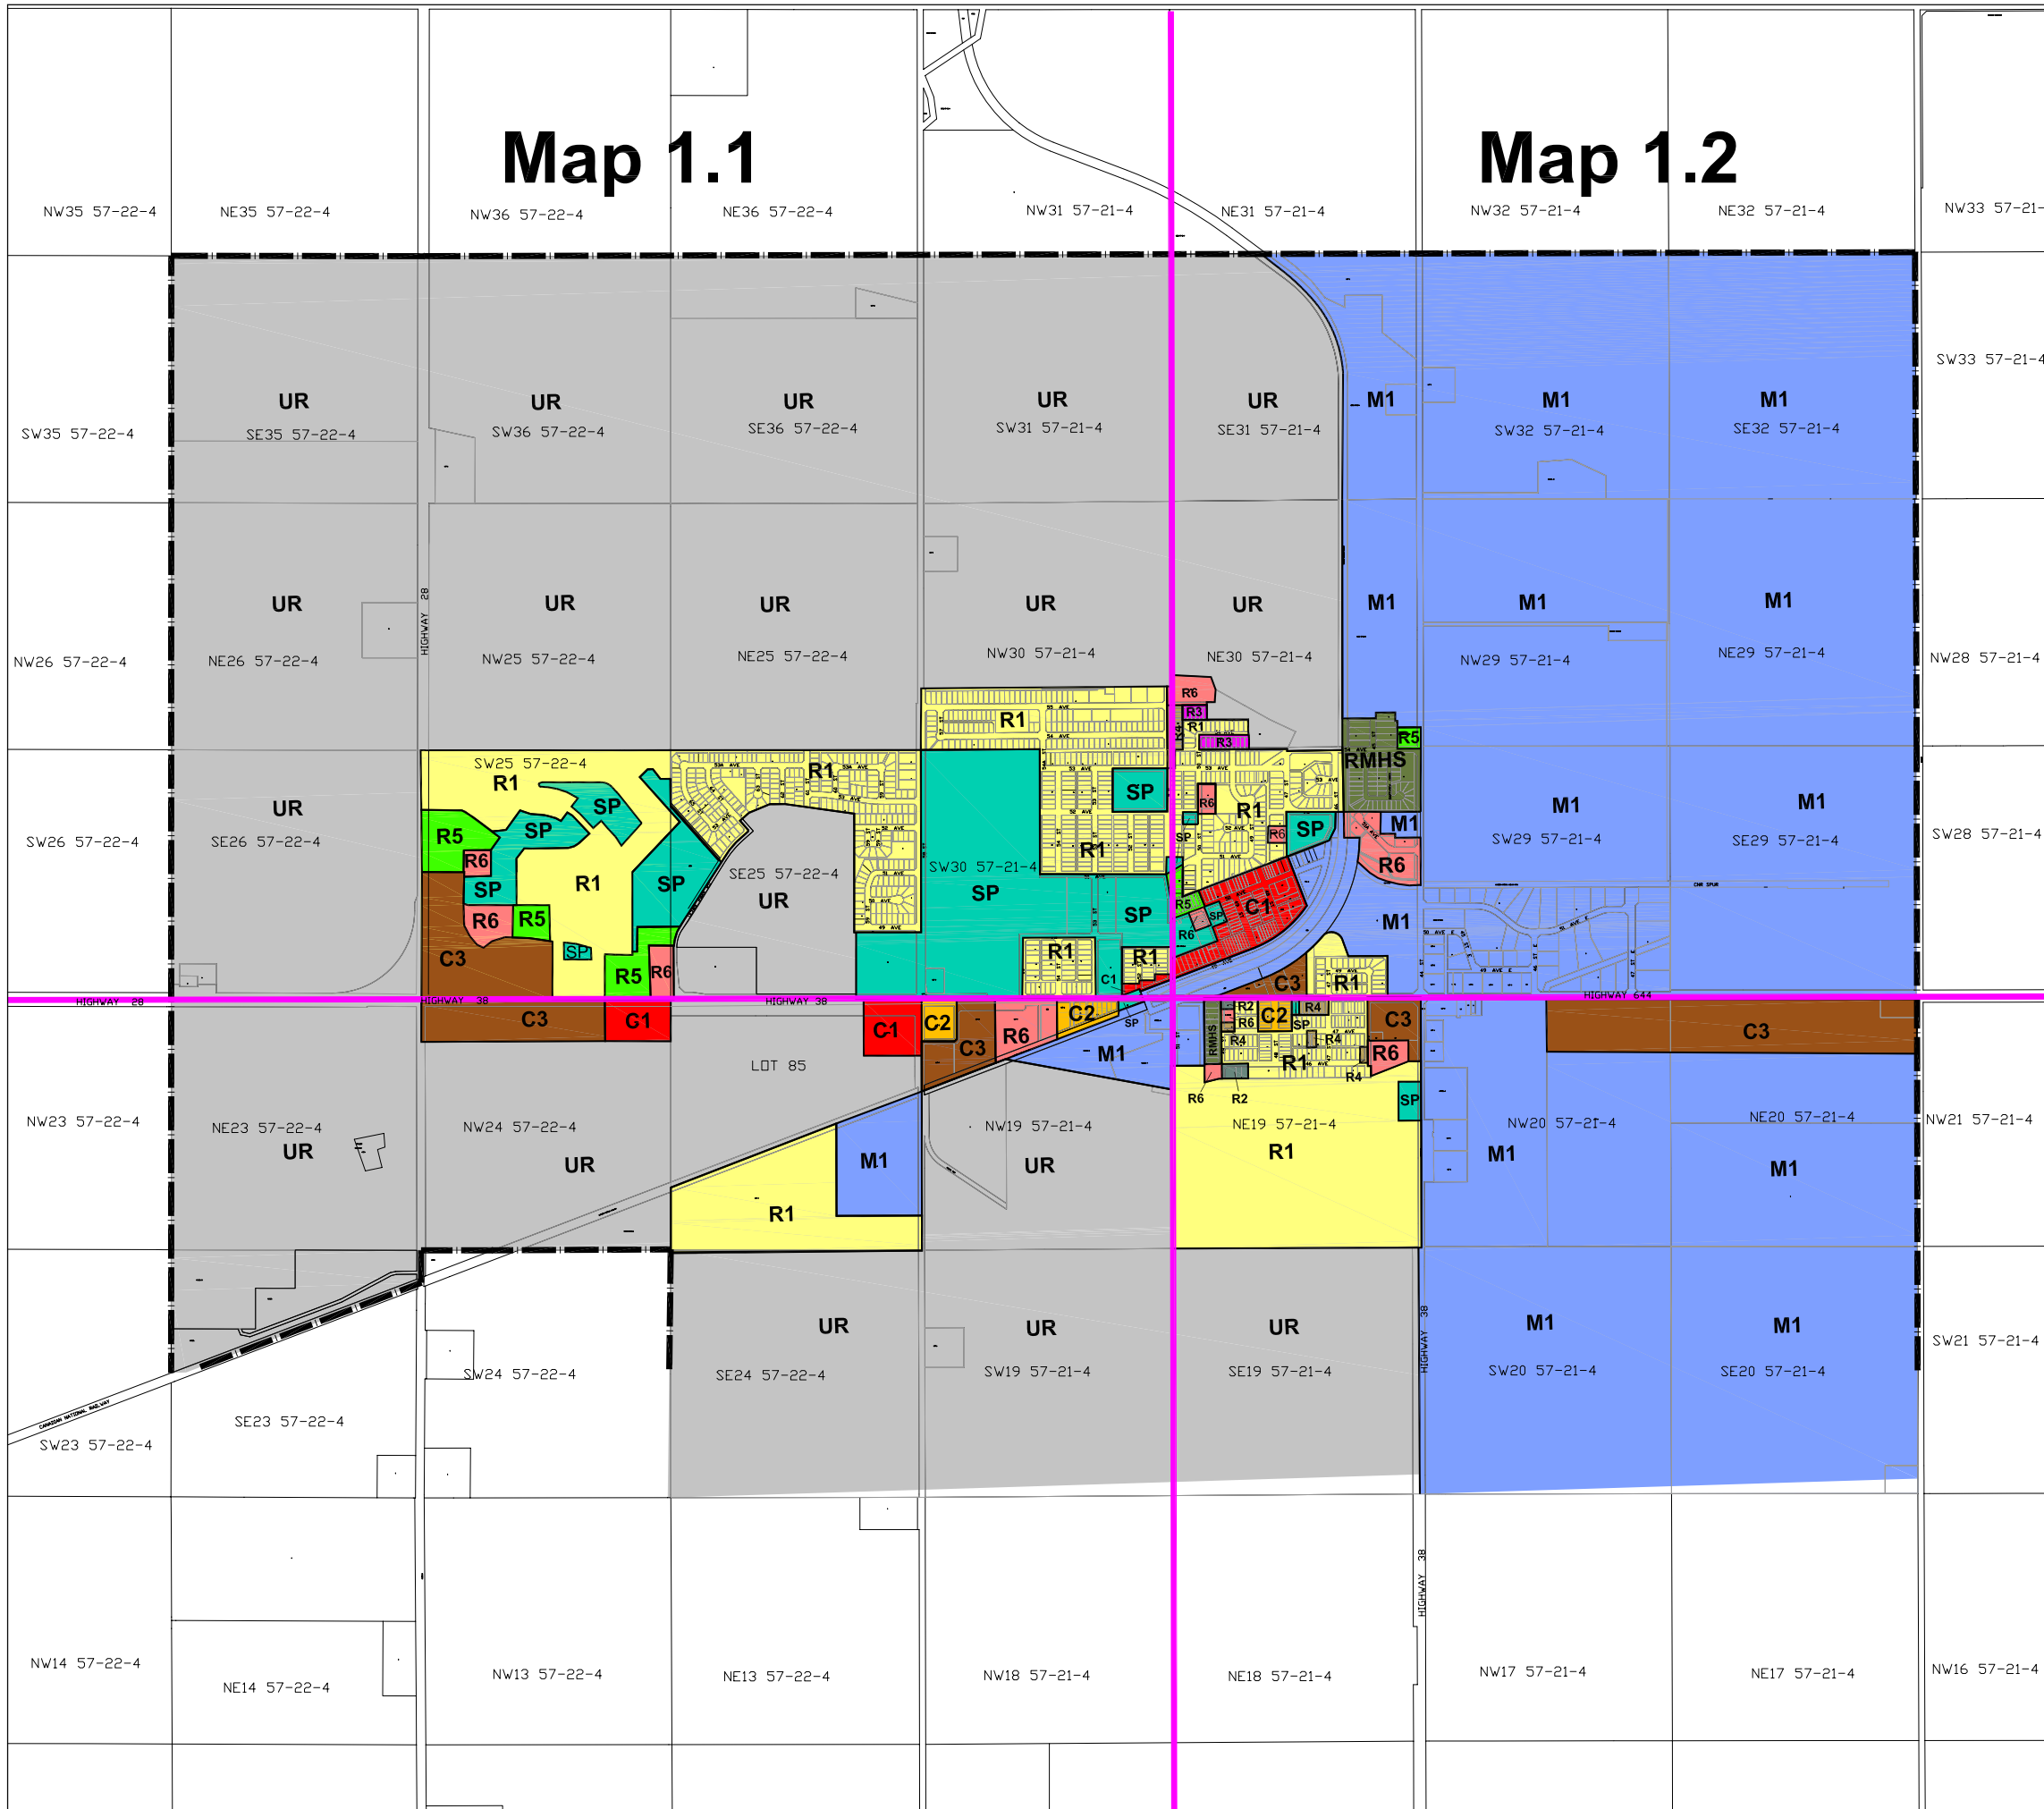

Map 1.1

Map 1.2

Town of Redwater Land Use Bylaw

Legend

- R1** Residential Single Family (R1) District
- R2** Residential Single Family Large Dwelling and Large Lot (R2) District
- R3** Residential Single Family Compact Lot (R3) District
- R4** Residential Two Family (R4) District
- R5** Residential Medium Density (R5) District
- R6** Residential High Density (R6) District
- RMHS** Residential Manufactured Home Subdivision (RMHS) District
- RMHP** Residential Manufactured Home Park Residential (RMHP) District
- C1** Primary Commercial (C1) District
- C2** General Commercial (C2) District
- C3** Highway Commercial (C3) District
- M1** Industrial (M1) District
- SP** Semi-Public (SP) District
- UP** Unincorporated (UP) District

Map 1.4 Town of Redwater Land Use Bylaw

Legend

- R1** Residential Single Family (R1) District
- R2** Residential Single Family Large Dwelling and Large Lot (R2) District
- R3** Residential Single Family Compact Lot (R3) District
- R4** Residential Two Family (R4) District
- R5** Residential Medium Density (R5) District
- R6** Residential High Density (R6) District
- RMHS** Residential Manufactured Home Subdivision (RMHS) District
- RMHP** Residential Manufactured Home Park Residential (RMHP) District
- C1** Primary Commercial (C1) District
- C2** General Commercial (C2) District
- C3** Highway Commercial (C3) District
- M1** Industrial (M1) District
-
-